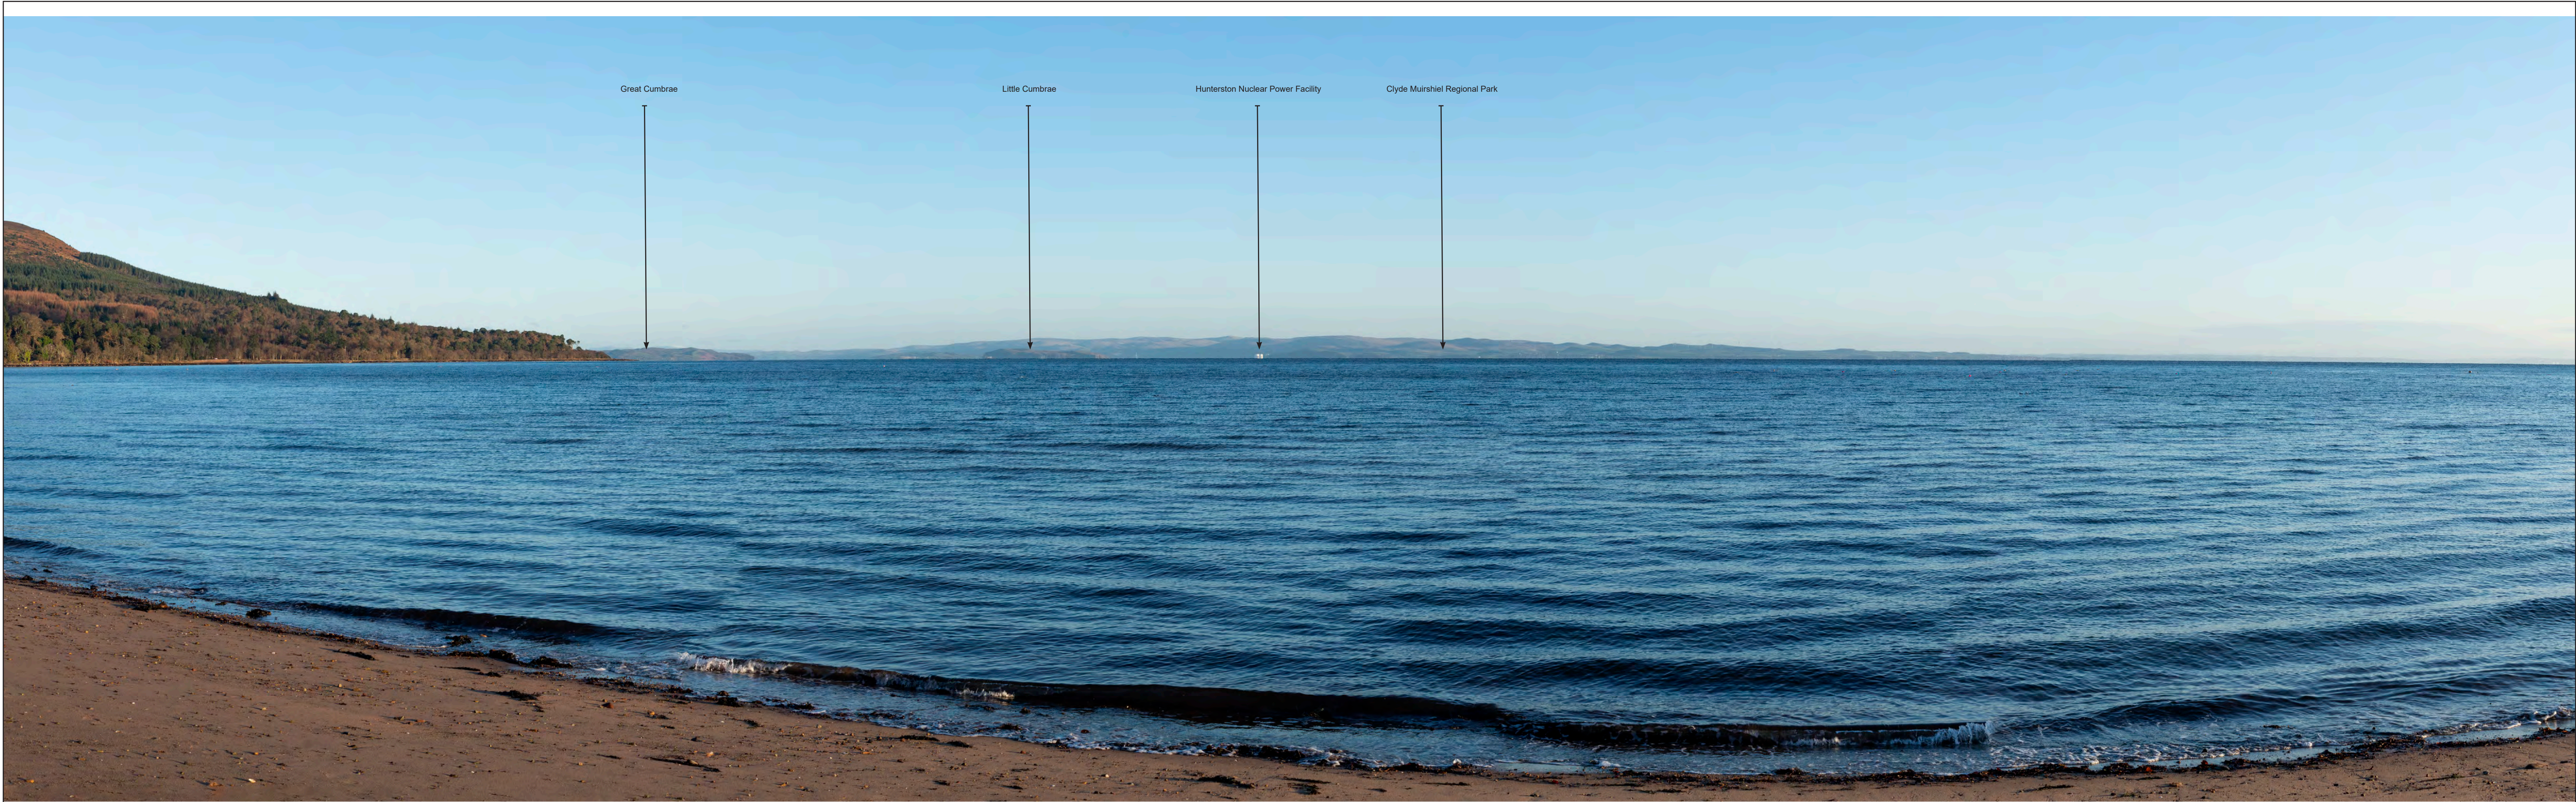

Former wind turbine testing facility

Planted earth bund between A78 and Project Site

Project Site

Millport

Peel Port buildings

Vessel moored at deepwater jetty

Dorothy's Lagoon

Entrance to Hunterston Castle

Vessel moored at jetty

Wind turbines

Peel Port buildings

Project Site

Wind turbines

Wind turbines

Project Site

Hunterston Nuclear Power Station

Fairlie

Vessel moored at jetty

Hunterston Nuclear Power Station  
in front of Goldenberry Hill

Great Cumbrae

Hunterston Nuclear Power Facility  
in front of Goldenberry Hill

Vessel moored at jetty

© Crown copyright, All rights reserved. 2022 License number 0100031673. (Not to scale)

Vessel moored at jetty

© Crown copyright, All rights reserved. 2022 License number 0100031673. (Not to scale)

© Crown copyright. All rights reserved. 2022 License number 0100031673. (Not to scale)

Great Cumbrae