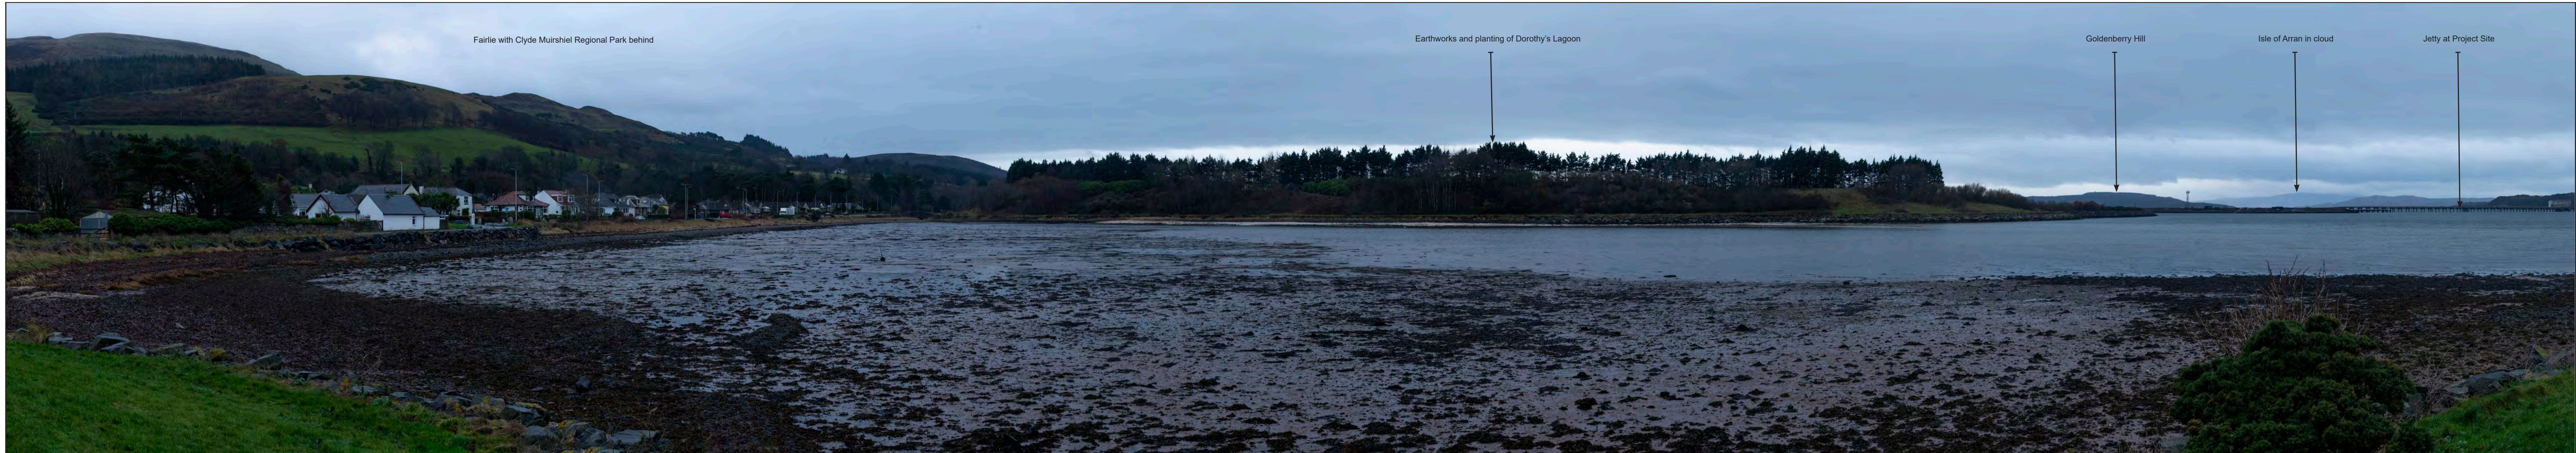

Fairlie with Clyde Muirshiel Regional Park behind

Earthworks and planting of Dorothy's Lagoon

Goldenberry Hill

Isle of Arran in cloud

Jetty at Project Site