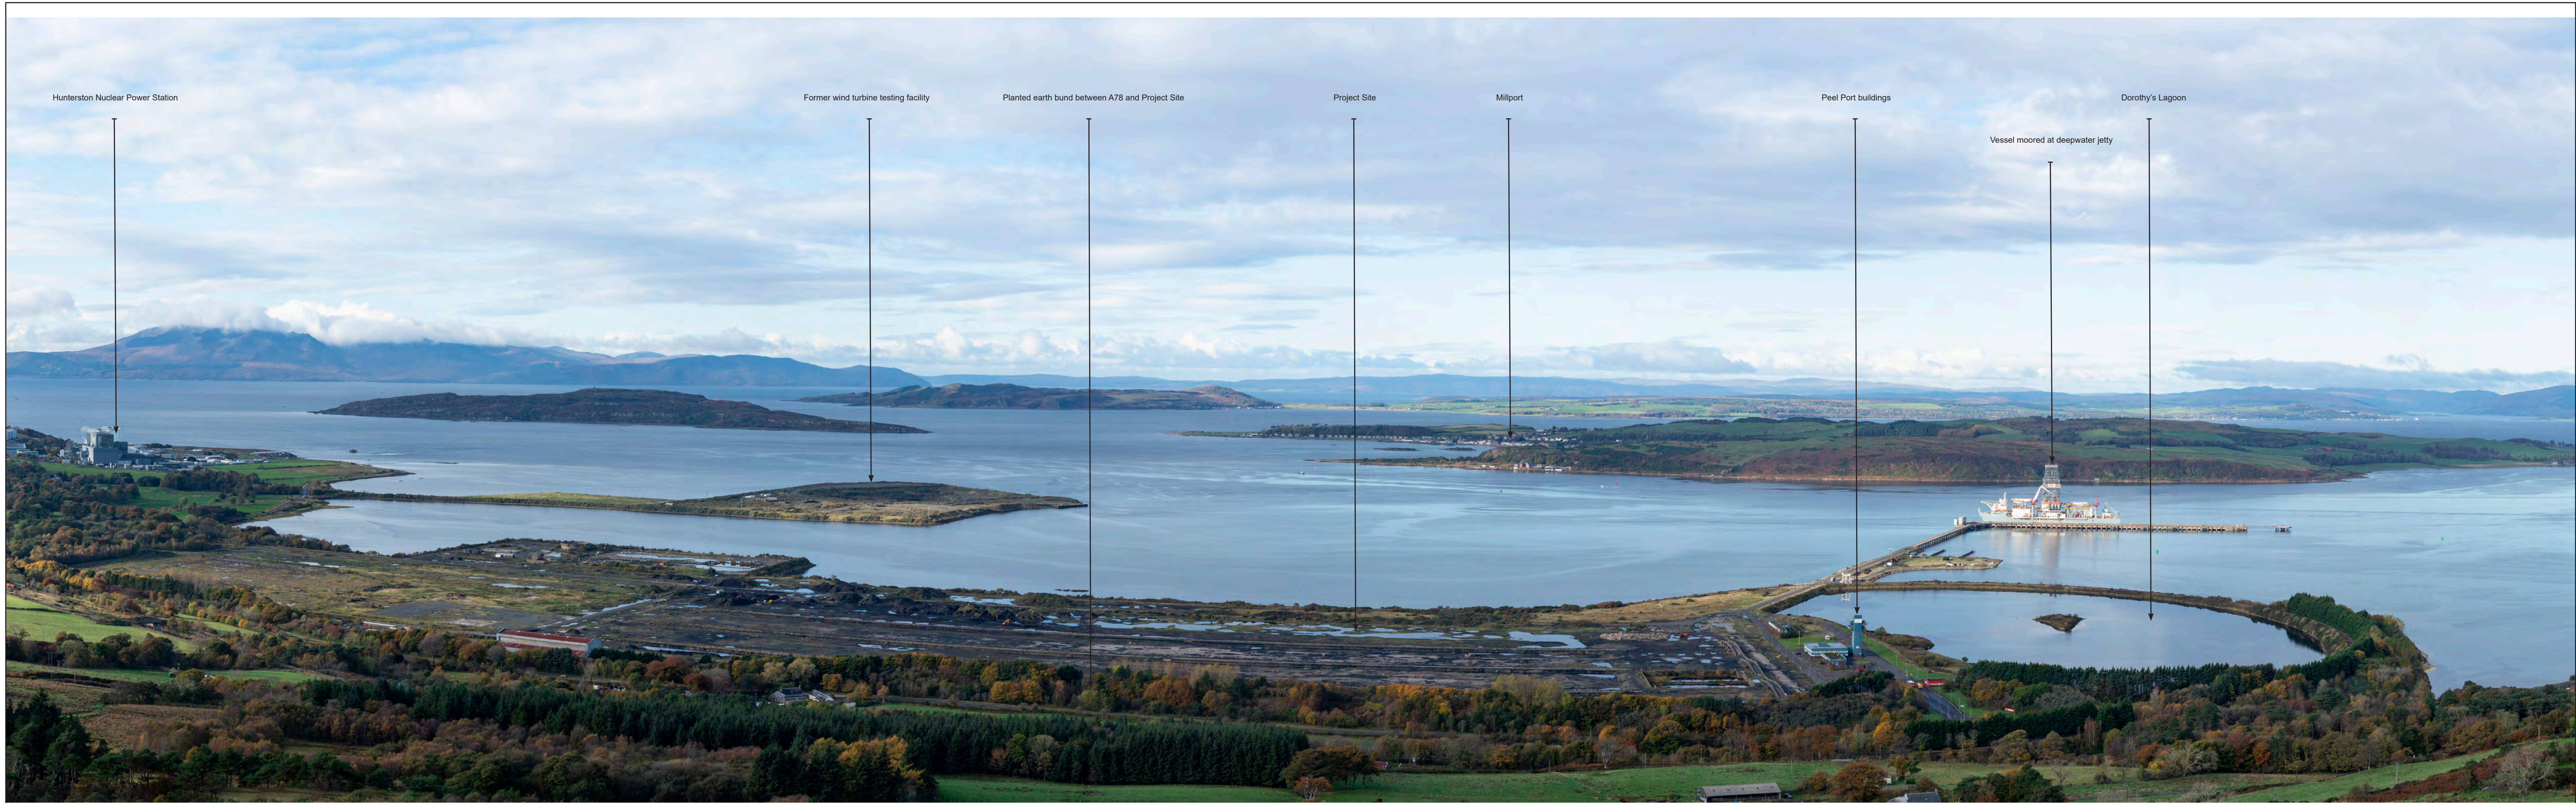

Earthworks and planting of Dorothy's Lagoon

Goldenberry Hill

Isle of Arran in cloud

Jetty at Project Site

© Crown copyright, All rights reserved. 2022 License number 0100031673. (Not to scale)

Hunterston Nuclear Power Station

Former wind turbine testing facility

Planted earth bund between A78 and Project Site

Project Site

Millport

Peel Port buildings

Vessel moored at deepwater jetty

Dorothy's Lagoon

Entrance to Hunterston Castle

Vessel moored at jetty

Wind turbines

Peel Port buildings

Project Site

Wind turbines

Wind turbines

Project Site

Hunterston Nuclear Power Station

Fairlie

Vessel moored at jetty

Hunterston Nuclear Power Station  
in front of Goldenberry Hill

Great Cumbrae

Hunterston Nuclear Power Facility  
in front of Goldenberry Hill

Vessel moored at jetty

© Crown copyright, All rights reserved. 2022 License number 0100031673. (Not to scale)